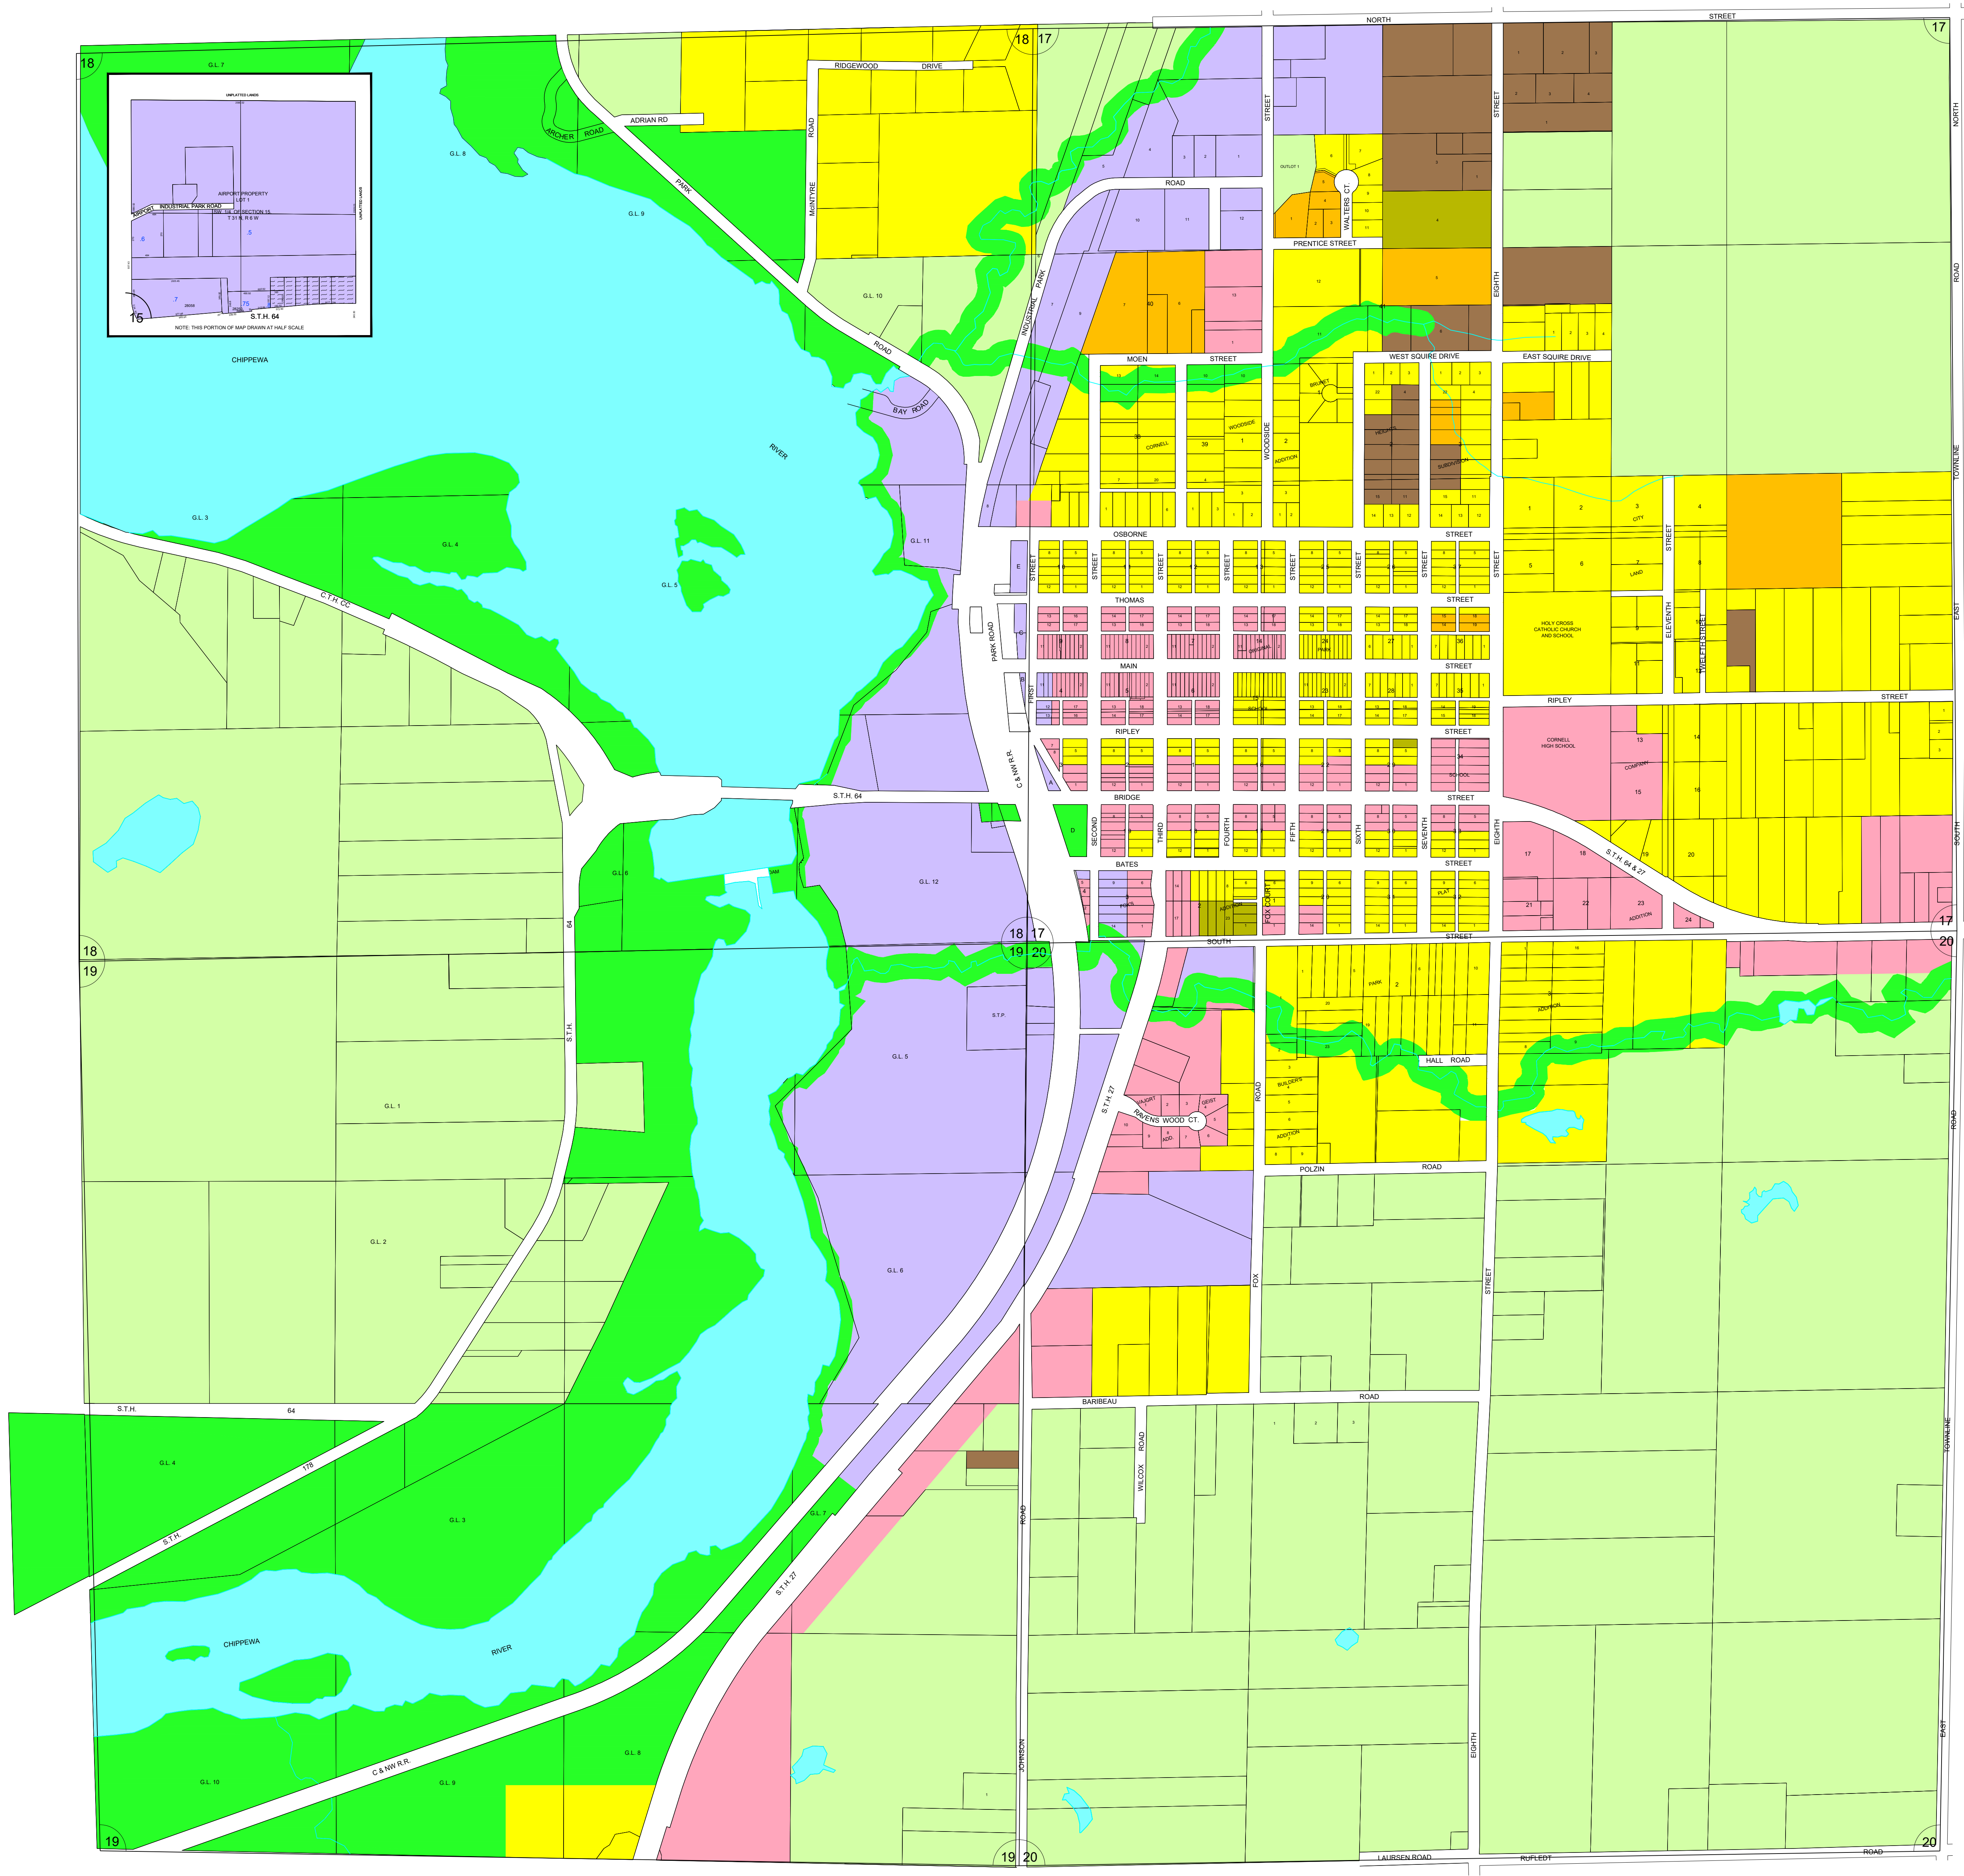

CITY OF CORNELL

OFFICIAL ZONING

May 09, 2023

	R-1	SINGLE FAMILY RESIDENTIAL DISTRICT
	R-2	TWO-FAMILY RESIDENTIAL DISTRICT
	R-2-M	SINGLE FAMILY RES.-MOBILE DISTRICT
	R-3	MULTI-FAMILY RESIDENTIAL
	B-1	BUSINESS DISTRICT
	M-1	INDUSTRIAL DISTRICT
		PLANNED IND DEVELOPMENT DIST OVERLAY
	A-1	AGRICULTURE DISTRICT
	C-1	CONSERVANCY DISTRICT

SCALE:
0 200 400 800