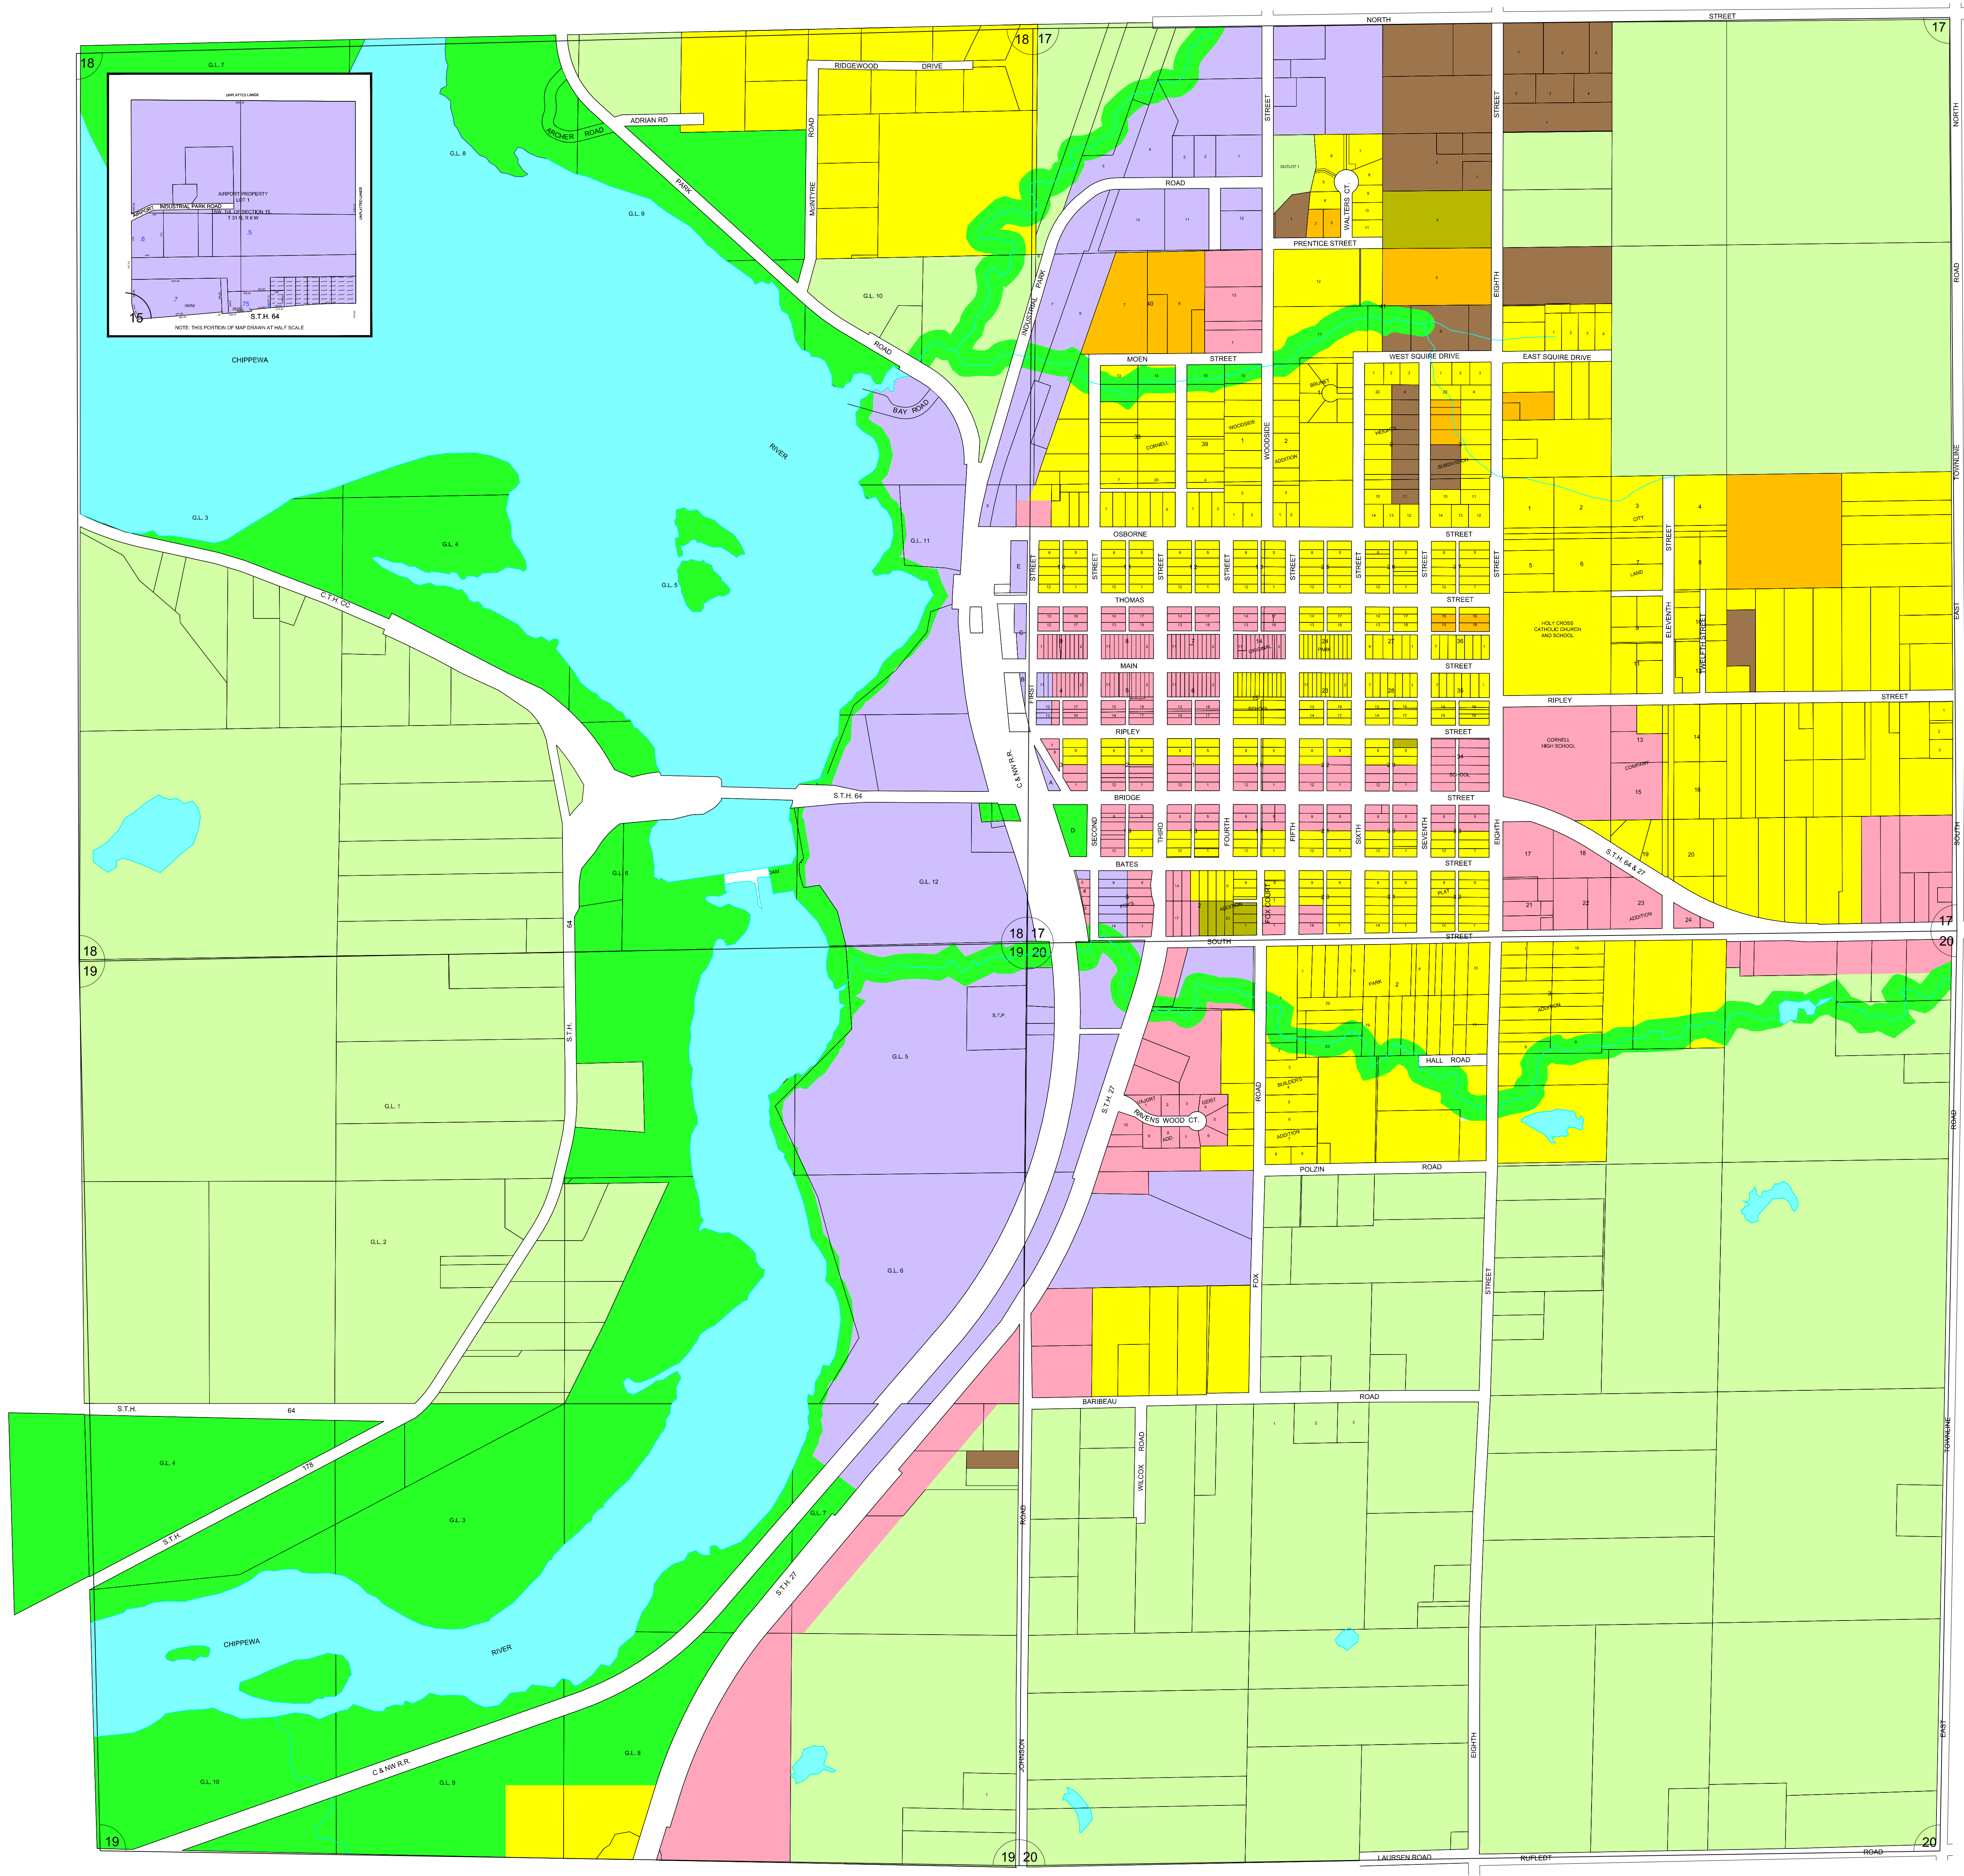

CITY OF CORNELL

OFFICIAL ZONING

Jun 01, 2016

	R-1	SINGLE FAMILY RESIDENTIAL DISTRICT
	R-2	TWO-FAMILY RESIDENTIAL DISTRICT
	R-2-M	SINGLE FAMILY RES.-MOBILE DISTRICT
	R-3	MULTI-FAMILY RESIDENTIAL DISTRICT
	B-1	BUSINESS DISTRICT
	M-1	INDUSTRIAL DISTRICT
		PLANNED IND DEVELOPMENT DIST OVERLAY
	A-1	AGRICULTURE DISTRICT
	C-1	CONSERVANCY DISTRICT

SCALE:
0 200 400 800